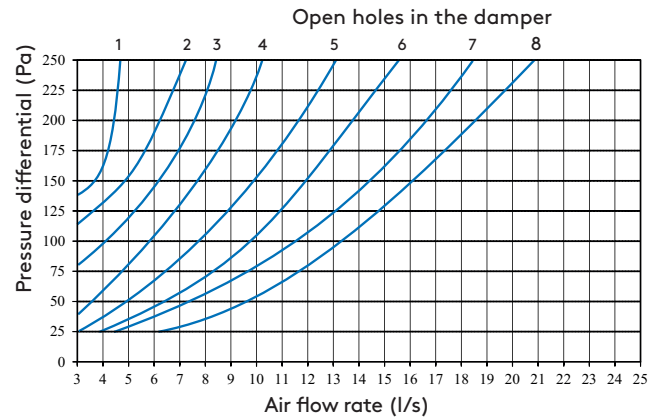

Basic ventilation