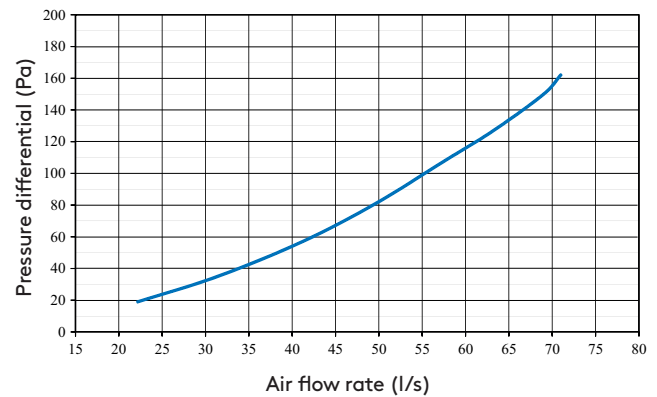

SwegonCASA®

13:55

Technical specifications

Dimensions

Salsa (all models), side view

Salsa Smart

*Grease filters distance from the edge

Salsa Central CAVH sound attenuator included as standard

*Grease filters distance from the edge

Basic ventilation

Boosted ventilation

Cooking odour arresting capability

According to EN 13141-3:2017 75 % / 48 l/s
All measurements made at 60 cm height.

CAVH adjustment diagram for boosted ventilation