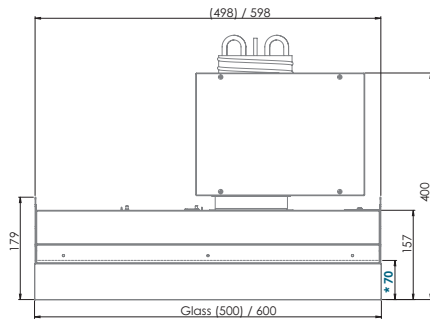

SwegonCASA®

13:55

Technical specifications

Dimensions

Salsa (all models), side view

Salsa Smart

*Grease filters distance from the edge

Salsa Central CAVH sound attenuator included as standard