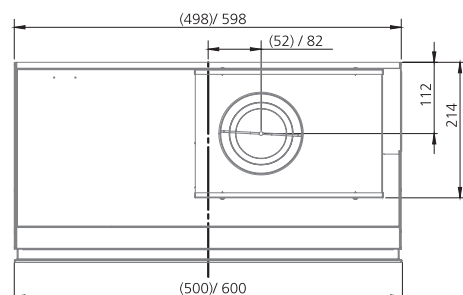

*Grease filters distance from the edge