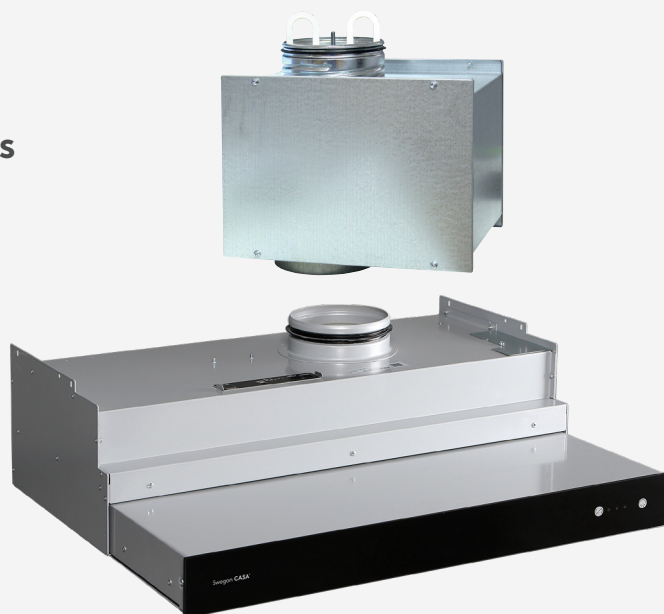

Colour (frame/front glass)

Smart
White/white glass

Smart
White/black glass

Central
Silver/black glass

Models

	CASA SALSA SMART	CASA SALSA CENTRAL
Compatible with	CASA ventilation unit	●
	Centralised ventilation system	—
	Centralised ventilation systems (Free Flow)	—
	EC external fan	●
	AC external fan	○*
Width mm	500/600	500/600
Height of front panel mm	64	64
Depth mm	525	525
Electrical connection	Mains adapter	Mains adapter
Colour (frame/front glass)	White/white glass White/black glass Silver/black glass	White/white glass White/black glass Silver/black glass
Lighting	LED (4000K)	LED (4000K)
Control panel	Capacitive touch screen	Capacitive touch screen
Grease filter	1 stainless steel filter	1 stainless steel filter
Damper	●	●
Electronic timer	●	●
Fan speed	3 speeds	—
Smoke extractor	○	●
Silencer box	○	●
Duct enclosure	—	—
Safera safety technology	○ Wall mounted	○ Wall mounted
Safety voltage	●	●
Installation method	Between kitchen cabinets	Between kitchen cabinets
Provision to control the damper with a separate switch	●	●
Indicating signal for the damper position	●	●