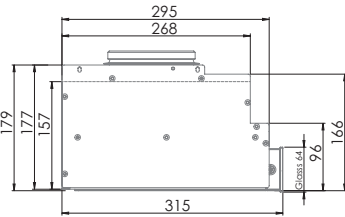

SwegonCASA®

13:55

Technical specifications

Dimensions

Salsa (all models), side view

Salsa Smart

*Grease filters distance from the edge

Salsa Central CAVH sound attenuator included as standard