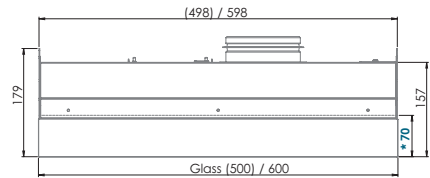

SwegonCASA®

13:55

Technical specifications

Dimensions

Salsa (all models), side view

Salsa Smart

*Grease filters distance from the edge

Salsa Central CAVH sound attenuator included as standard