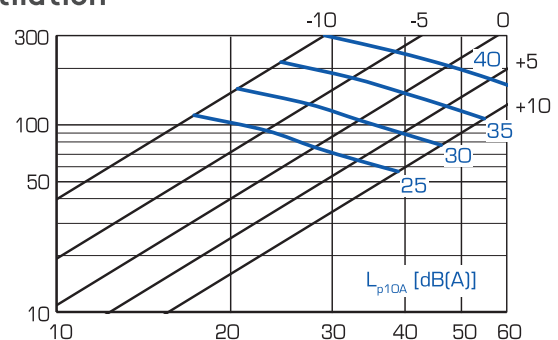

*Grease filters distance from the edge

Basic ventilation

Boosted ventilation

Cooking odour arresting capability

According to EN 13141-3:2017 75 % / 48 l/s
All measurements made at 60 cm height.

CAVH adjustment diagram for boosted ventilation