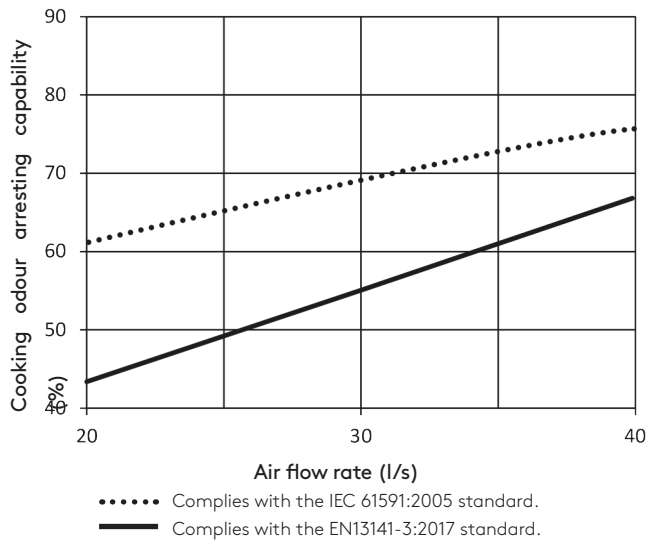

*Grease filters distance from the edge

Basic ventilation

Boosted ventilation

Cooking odour arresting capability

According to EN 13141-3:2017 75 % / 48 l/s
All measurements made at 60 cm height.

CAVH adjustment diagram for boosted ventilation