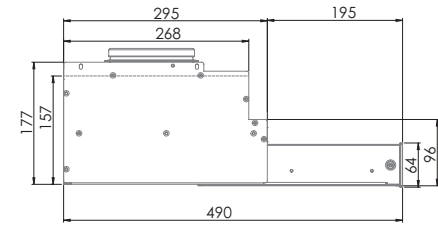

SwegonCASA®

13:55

Technical specifications

Dimensions

Salsa (all models), side view

Salsa Smart

*Grease filters distance from the edge

Salsa Central CAVH sound attenuator included as standard