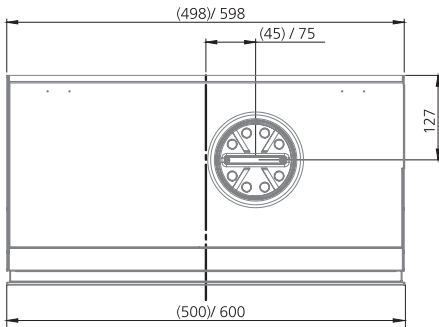

SwegonCASA®

13:55

Technical specifications

Dimensions

Salsa (all models), side view

Salsa Smart

*Grease filters distance from the edge

Salsa Central CAVH sound attenuator included as standard