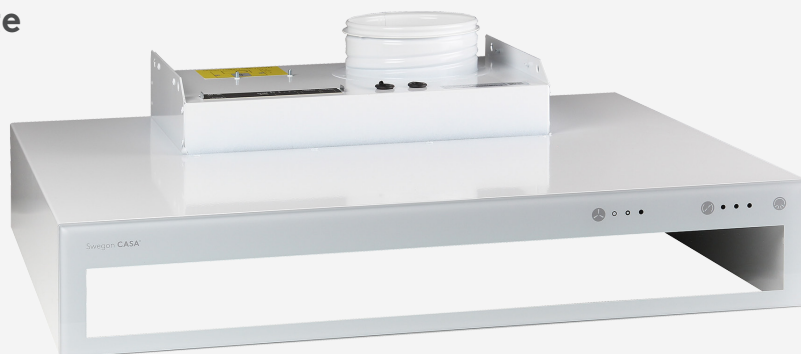

Colours

White