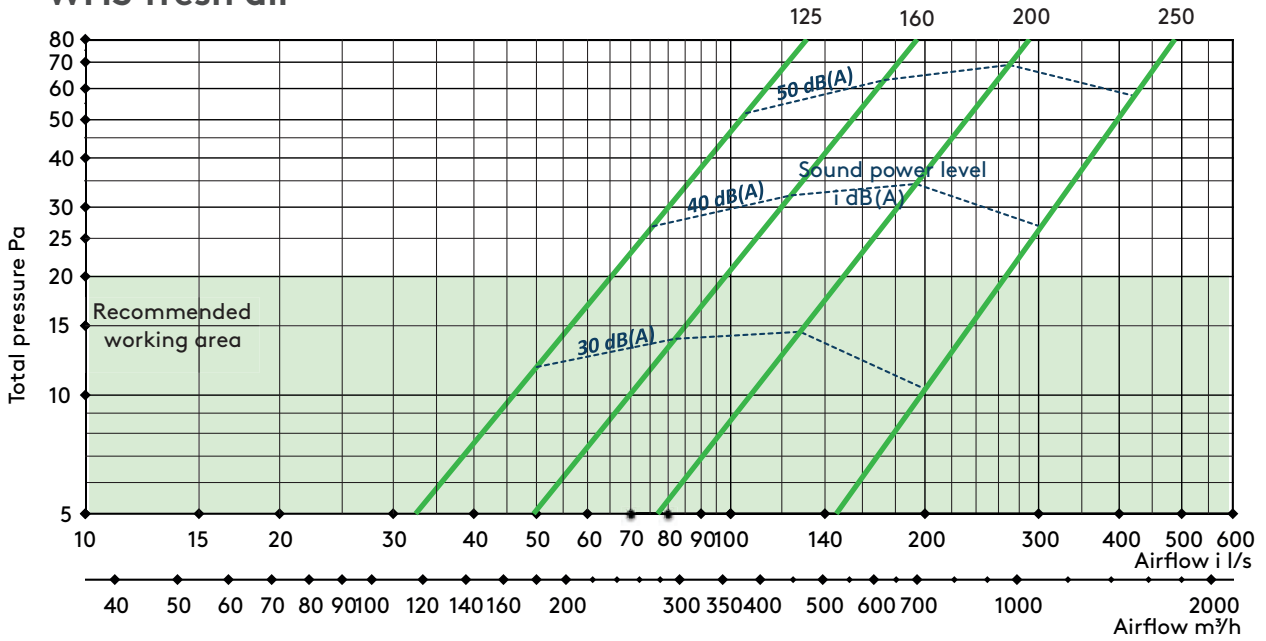

Step 3

Use sealants or similar to prevent water from entering behind the back cover. Remount the front plate and fasten with the screw.

Sizing

WHS fresh air

WHS exhaust air

Dimensions and weight

WHS

ø d	A (mm)	B (mm)	C (mm)
125	270	105	245
160	300	130	300
200	400	140	345
250	500	190	445