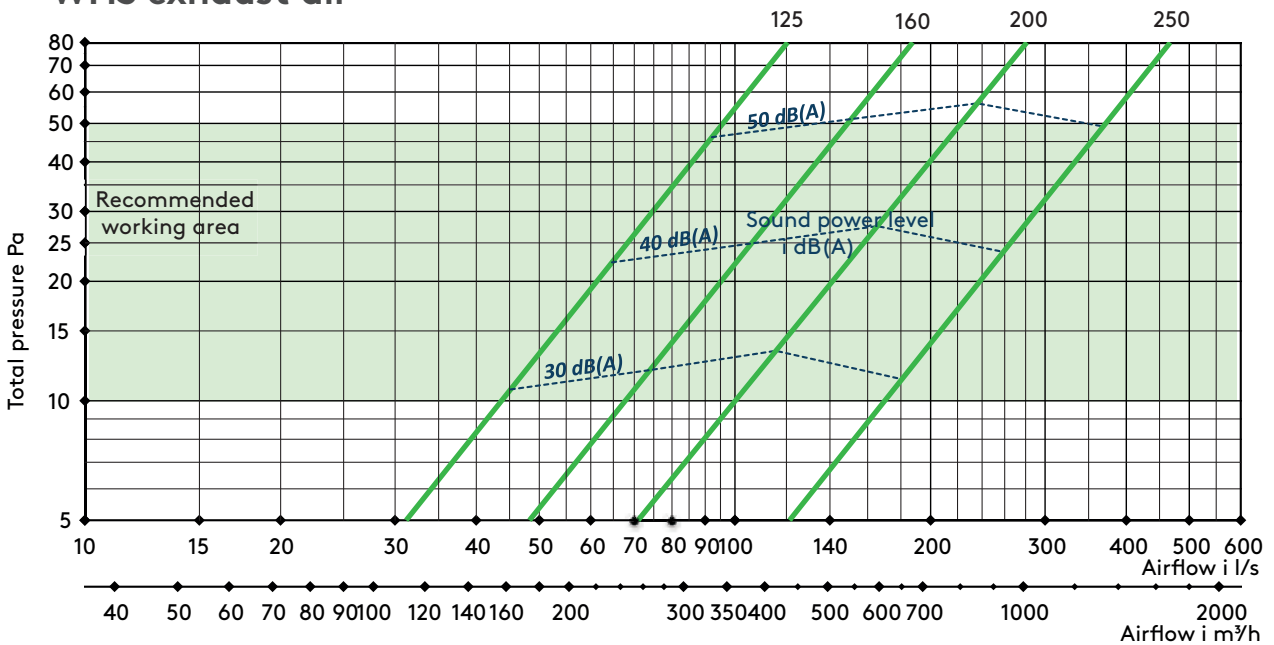

Step 3

Use sealants or similar to prevent water from entering behind the back cover. Remount the front plate and fasten with the screw.

Sizing

WHS fresh air

WHS exhaust air

Dimensions and weight

WHS

ø d	A (mm)	B (mm)	C (mm)
125	270	105	245
160	300	130	300
200	400	140	345
250	500	190	445