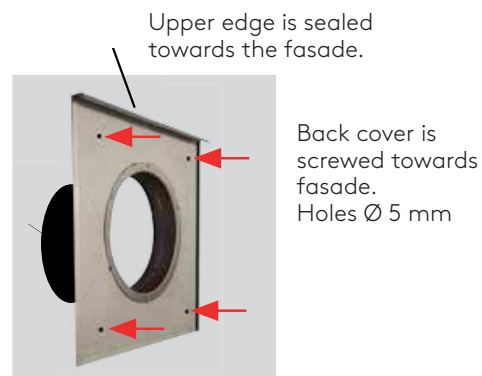

Step 3

Use sealants or similar to prevent water from entering behind the back cover. Remount the front plate and fasten with the screw.