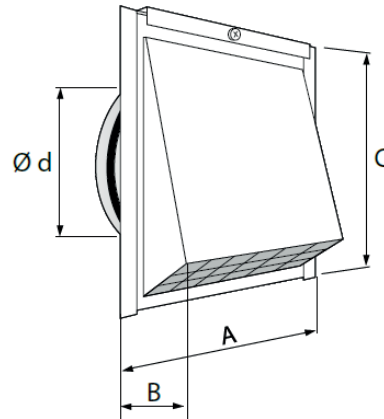

Step 3

Use sealants or similar to prevent water from entering behind the back cover. Remount the front plate and fasten with the screw.

Sizing

WHS fresh air

WHS exhaust air

Dimensions and weight

WHS

ø d	A (mm)	B (mm)	C (mm)
125	270	105	245
160	300	130	300
200	400	140	345
250	500	190	445